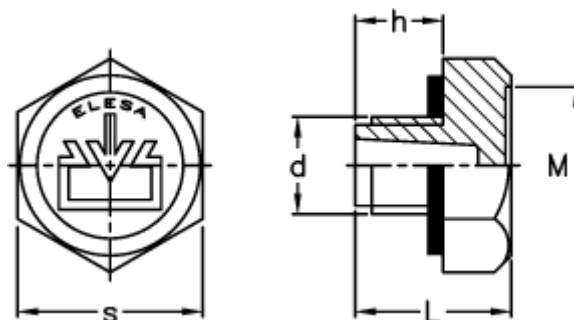

# Data Sheet

Article number: 2311058621  
Description: E+G Oil fill plug  
TCD.1/2, black

## Measures

---

d	= G 1/2
h	= 11
L	= 18
M	= 20.5
s	= 26
Tightening torque N m = 8 til 10	